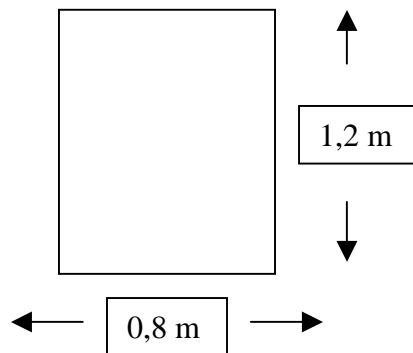

Print instructions of posters for Lamp-post posters

The paper suitable for outdoor use should be CP (= Coated Paper) 120gr/m² offset paper, not blue back.

The posters are to be printed to give a total size of 0,8 x 1,2 m, but please note that **visible size is 0,79 x 1,19 m**.