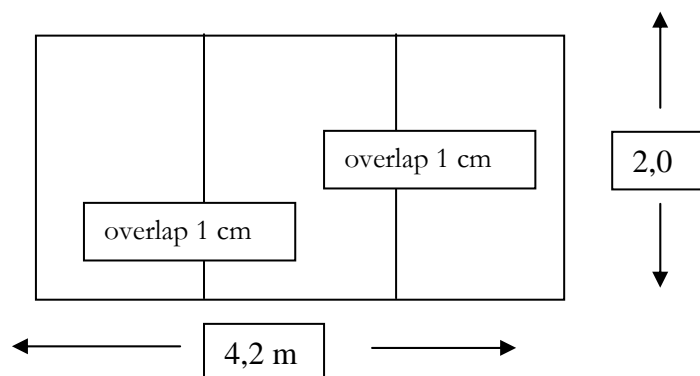

Print instructions of posters for Billboards

The paper suitable for outdoor use should be Silk print CBP (=Coated **B**lue back **P**aper) 135gr/m² and offset print CBP 120gr/m².

The posters are to be printed in three parts.

There is need for overlap 1 cm for each part, and pasting works begins from right side. The real size of a Billboard is 4,2 x 2,0 m.

The posters are normally cut according to this instruction:

The posters should be delivered one week before the campaign starts.