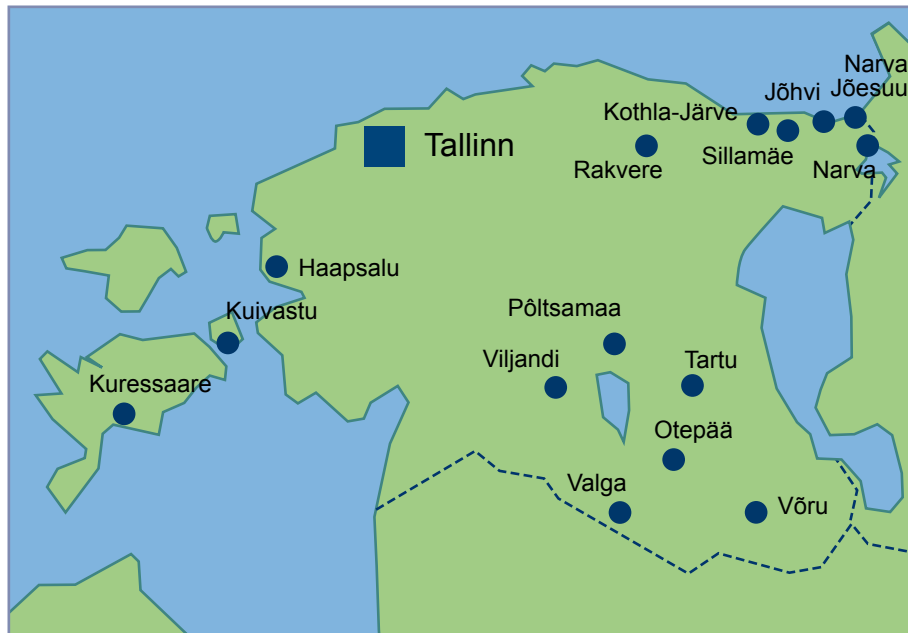

Lamp-post Posters Estonia

If you want your message to be heavily repeated, or if you want to expose your message for a true mass audience at an affordable cost, then this is the medium for you. Lamp-post posters are distributed

in the city centres as well as along the main arterial roads to bring your message maximum reach and frequency. Its size, 80 x 120 cm makes the message stand out from other small size formats.

Lamp-post Posters Estonia

The Lamp-post posters are available
in the following cities:

Tallinn	Jõhvi	Kuivastu port	Põltsamaa	Võru
Tartu	Kohtla-Järve	Kuressaare	Rakvere	
Narva	Sillamäe	Liiva	Valga	
Haapsalu	Kuivastu port	Otepää	Viljandi	