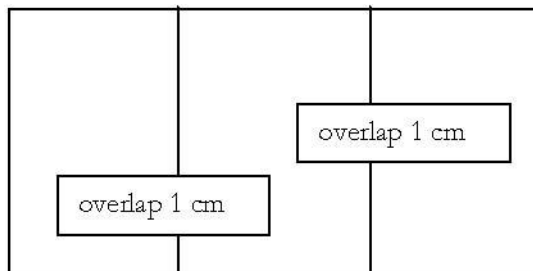

The posters are to be printed in three parts.

There are need for overlap 1 cm for each part, and pasting works begins from right side. The real size of a Billboard is 4,2 x 2,0 m.

The posters are normally cut according to this instruction: